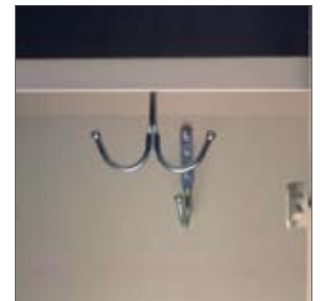

A.D.A
LOCKER

VANERUM
STELTER

A.D.A LOCKER

FINISH OPTIONS

The A.D.A. Locker is available in all metal locker finishes.

See finish card.

For more detail, please refer to the following specification sheet.

- Locker Accessories

DIMENSIONS

Width: 12"
Depth: 18"
Height: 48.625"

SPECIFICATIONS

- Chrome-plated door handle requires only a 20 degree rotation to open door (ADA compliant)
- Low profile design for easy access
- Handles, hooks and locker bottoms meet ADA reach requirements
- Three single prong side hooks and one double prong ceiling hook
- Handles provide space for a padlock or built-in lock
- Shipped K.D. (knocked down)
- Also available SetUp
- Available in all metal locker finishes