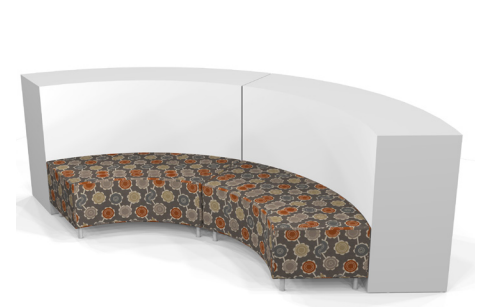

FEATURES / BENEFITS

- Curved design creates an inviting and welcoming space
- Low or high surface provides ample space to work
- 'Stadium' seating capability increases line-of-sight
- Fully upholstered soft seating bench with available backrest
- Available in to be specified in multiple configurations
- Offered in standard laminates and fabric options
- Customer material options available, call for quote
- Pairs great with CUBE soft seating stools or OPTI+

Dimensions

height 22" | width 20" | depth 24.5"

Bench

- Fully upholstered
- 2" premium high density, high resilient foam seat cushioning
- 4.25" h. x 1" dia. powder coat post legs with adjustable nylon glides
- Customer material options available, call for quote
- Available with attached wedge backrest; 29.75" high overall

Dimensions

height 18" | width 59.75" | depth 28.75"

height 18" | width 51" | depth 27.5"

CONFIGURATIONS

Configuration 1

- Two (2) 60" wide benches with backrest
- Two (2) 41" high curved units

Configuration 2

- Two (2) 51" wide benches
- One (1) divider unit
- Two (2) 30" high curved units

Configuration 3

- Two (2) 60" wide benches
- Two (2) 41" high curved units

Footprint: 152"w x 70"d x 41"h

Footprint: 152"w x 70"d x 30"h