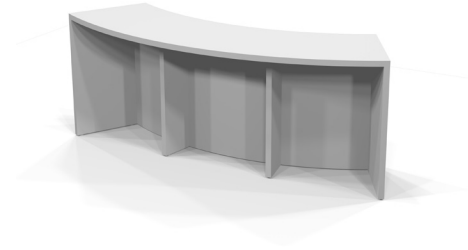

FEATURES / BENEFITS

- Curved design creates an inviting and welcoming space
- Low or high surface provides ample space to work
- 'Stadium' seating capability increases line-of-sight
- Fully upholstered soft seating bench with available backrest
- Available in to be specified in multiple configurations
- Offered in standard laminates and fabric options
- Customer material options available, call for quote
- Pairs great with CUBE soft seating stools or OPTI+

COCOON | SEATING

MATERIALS CONSTRUCTION

Curved Unit

- Solid 1.125" thick, 44lb. particle board construction with HPL laminate
- PVC edges applied with medium-viscosity high-melt adhesive
- Standard adjustable nylon glides
- Assembled using post laminate construction
- Can be configured with power & data ports, call for quote

Dimensions

height 30", 41" | width 88" | depth 36"

Divider Unit

- Solid 1.125" thick, 44lb. particle board construction with HPL laminate
- PVC edges applied with medium-viscosity high-melt adhesive
- 4 solid wood 2" high legs
- Assembled using post laminate construction
- Can be configured with power & data ports, call for quote

Dimensions

height 22" | width 20" | depth 24.5"

Bench

- Fully upholstered
- 2" premium high density, high resilient foam seat cushioning
- 4.25" h. x 1" dia. powder coat post legs with adjustable nylon glides
- Customer material options available, call for quote
- Available with attached wedge backrest; 29.75" high overall