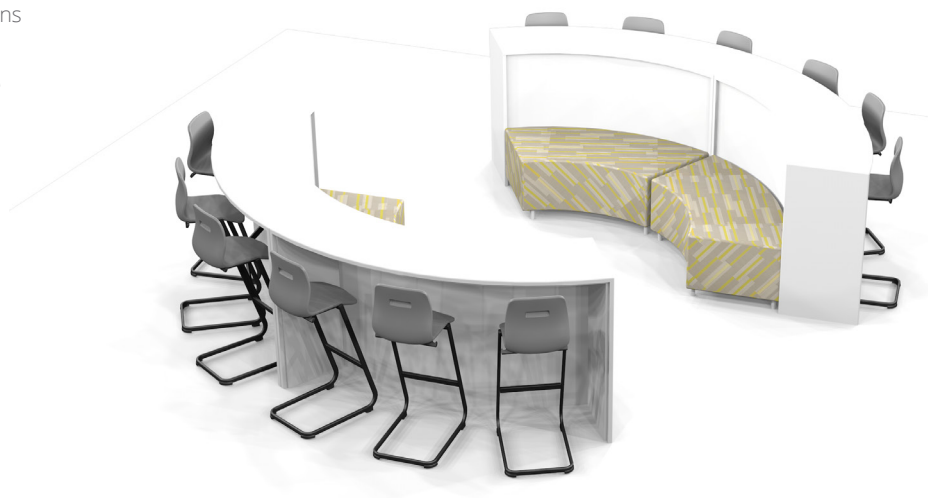

COCOON | SEATING

Inspired by the new world of learning, COCOON is a versatile seating solution for in-between spaces. With it's ample seating capability and configurability, it's the perfect solution for socializing, relaxing and meetings alike.

FEATURES / BENEFITS

- Curved design creates an inviting and welcoming space
- Low or high surface provides ample space to work
- 'Stadium' seating capability increases line-of-sight
- Fully upholstered soft seating bench with available backrest
- Available in to be specified in multiple configurations
- Offered in standard laminates and fabric options
- Customer material options available, call for quote
- Pairs great with CUBE soft seating stools or OPTI+

Dimensions

height 30", 41" | width 88" | depth 36"

Divider Unit

- Solid 1.125" thick, 44lb. particle board construction with HPL laminate
- PVC edges applied with medium-viscosity high-melt adhesive
- 4 solid wood 2" high legs
- Assembled using post laminate construction
- Can be configured with power & data ports, call for quote

Dimensions

height 22" | width 20" | depth 24.5"

Bench

- Fully upholstered
- 2" premium high density, high resilient foam seat cushioning
- 4.25" h. x 1" dia. powder coat post legs with adjustable nylon glides
- Customer material options available, call for quote
- Available with attached wedge backrest; 29.75" high overall