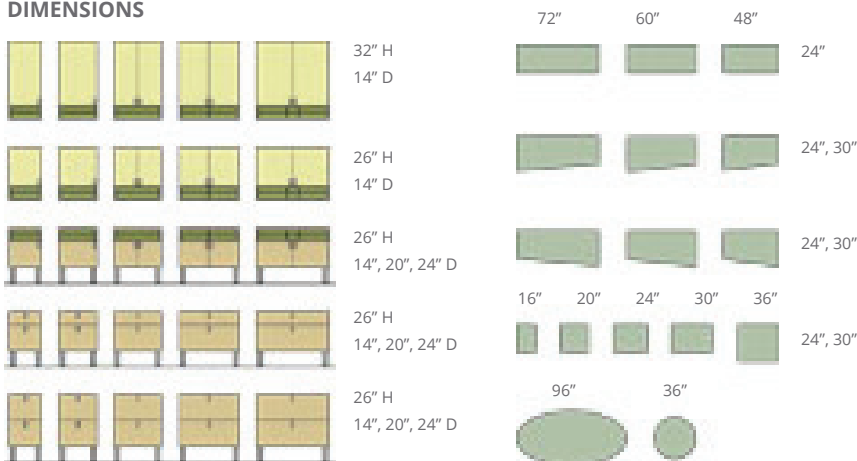

### WORK SURFACE

- 1" thick birch ply or 1.25" thick Greenguard HPL table top
- Rests on 1" high birch ply stand-offs
- Core construction is 44lb. density particle board
- 2" radius corners standard; square edge standard available
- Particle board surfaces have 3mm PVC edgeband applied with medium-viscosity high-melt adhesive
- Birch ply surfaces have clearcoat edge
- Wedge shape provides ample surface and seating space

### PRIVACY PANEL

- 1/2" thick floating privacy panel
- Attached to work surface with 1" stainless steel connector
- Surfaces available: bulletin board, resin, white board, or linoleum

### CASEGOODS

- Available with ten standard upper configurations and fifteen standard lower configurations.
- Doors and drawer fronts are covered with HPL laminate; Available with linoleum;
- Melamine case standard, all laminate construction available
- Constructed of 3/4" panels including a solid 3/4" back panel
- All edges are finished
- Assembled using re-connectable, cam lock and stud hardware
- 8mm un-glued dowels for proper alignment
- Doors and drawers are full overlay
- Base cabinets rest on 6", powdercoat post legs

### DIMENSIONS